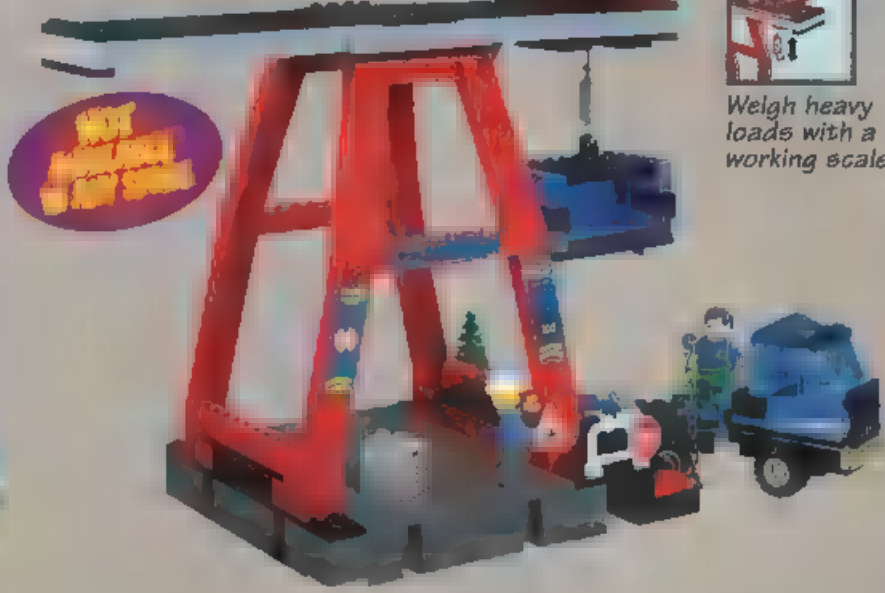

AGES 7-12

C. Too heavy -- just right?

Sometimes you have to weigh your freight before you load it on the train. This crane does the job -- lifts your load and determines its weight. Now truck it over to the tracks, load it up and you're ready to roll. Includes two railroad workers. Ages 7-12. 213 pieces. #4557 Freight Loading Station $29.99

Weigh heavy loads with a working scale.

WEIGH HEAVY LOADS WITH A WORKING SCALE

WEIGH HEAVY LOADS WITH A WORKING SCALE

Fuel up for next

AND